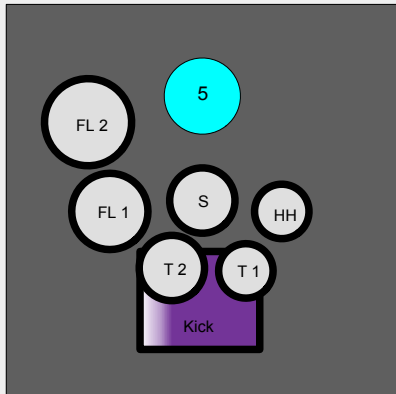

Isolation cabinet Left

220 V Guitar amps (stereo)

Isolation cabinet Right

220 V Piano / Synthesizer (stereo) (2 x DI-box)

Drum fill

Kick  
Bass  
Guitar L+R  
Keys L+R  
Vocals 1  
Vocals 2  
Vocals 3  
Vocals 4

220 V Bass amp

(DI-box)

Monitor

Kick  
Bass  
Guitar L+R  
Keys L+R  
Vocals 1  
Vocals 2  
Vocals 3  
Vocals 4

3

Effects

Monitor Monitor

Kick	Kick
Bass	Bass
Guitar R	Guitar L
Keys R	Keys L
Vocals 1	Vocals 1
Vocals 2	Vocals 2
Vocals 3	Vocals 3
Vocals 4	Vocals 4

1

Monitor Monitor

Kick	Kick
Bass	Bass
Guitar R	Guitar L
Keys R	Keys L
Vocals 1	Vocals 1
Vocals 2	Vocals 2
Vocals 3	Vocals 3

2

Monitor Monitor

Kick	Kick
Bass	Bass
Guitar R	Guitar L
Keys R	Keys L
Vocals 1	Vocals 1
Vocals 2	Vocals 2
Vocals 3	Vocals 3

4

3 x 220 V Effects

Monitor Monitor

Kick	Kick
Bass	Bass
Guitar R	Guitar L
Keys R	Keys L
Vocals 1	Vocals 1
Vocals 2	Vocals 2
Vocals 3	Vocals 3
Vocals 4	Vocals 4